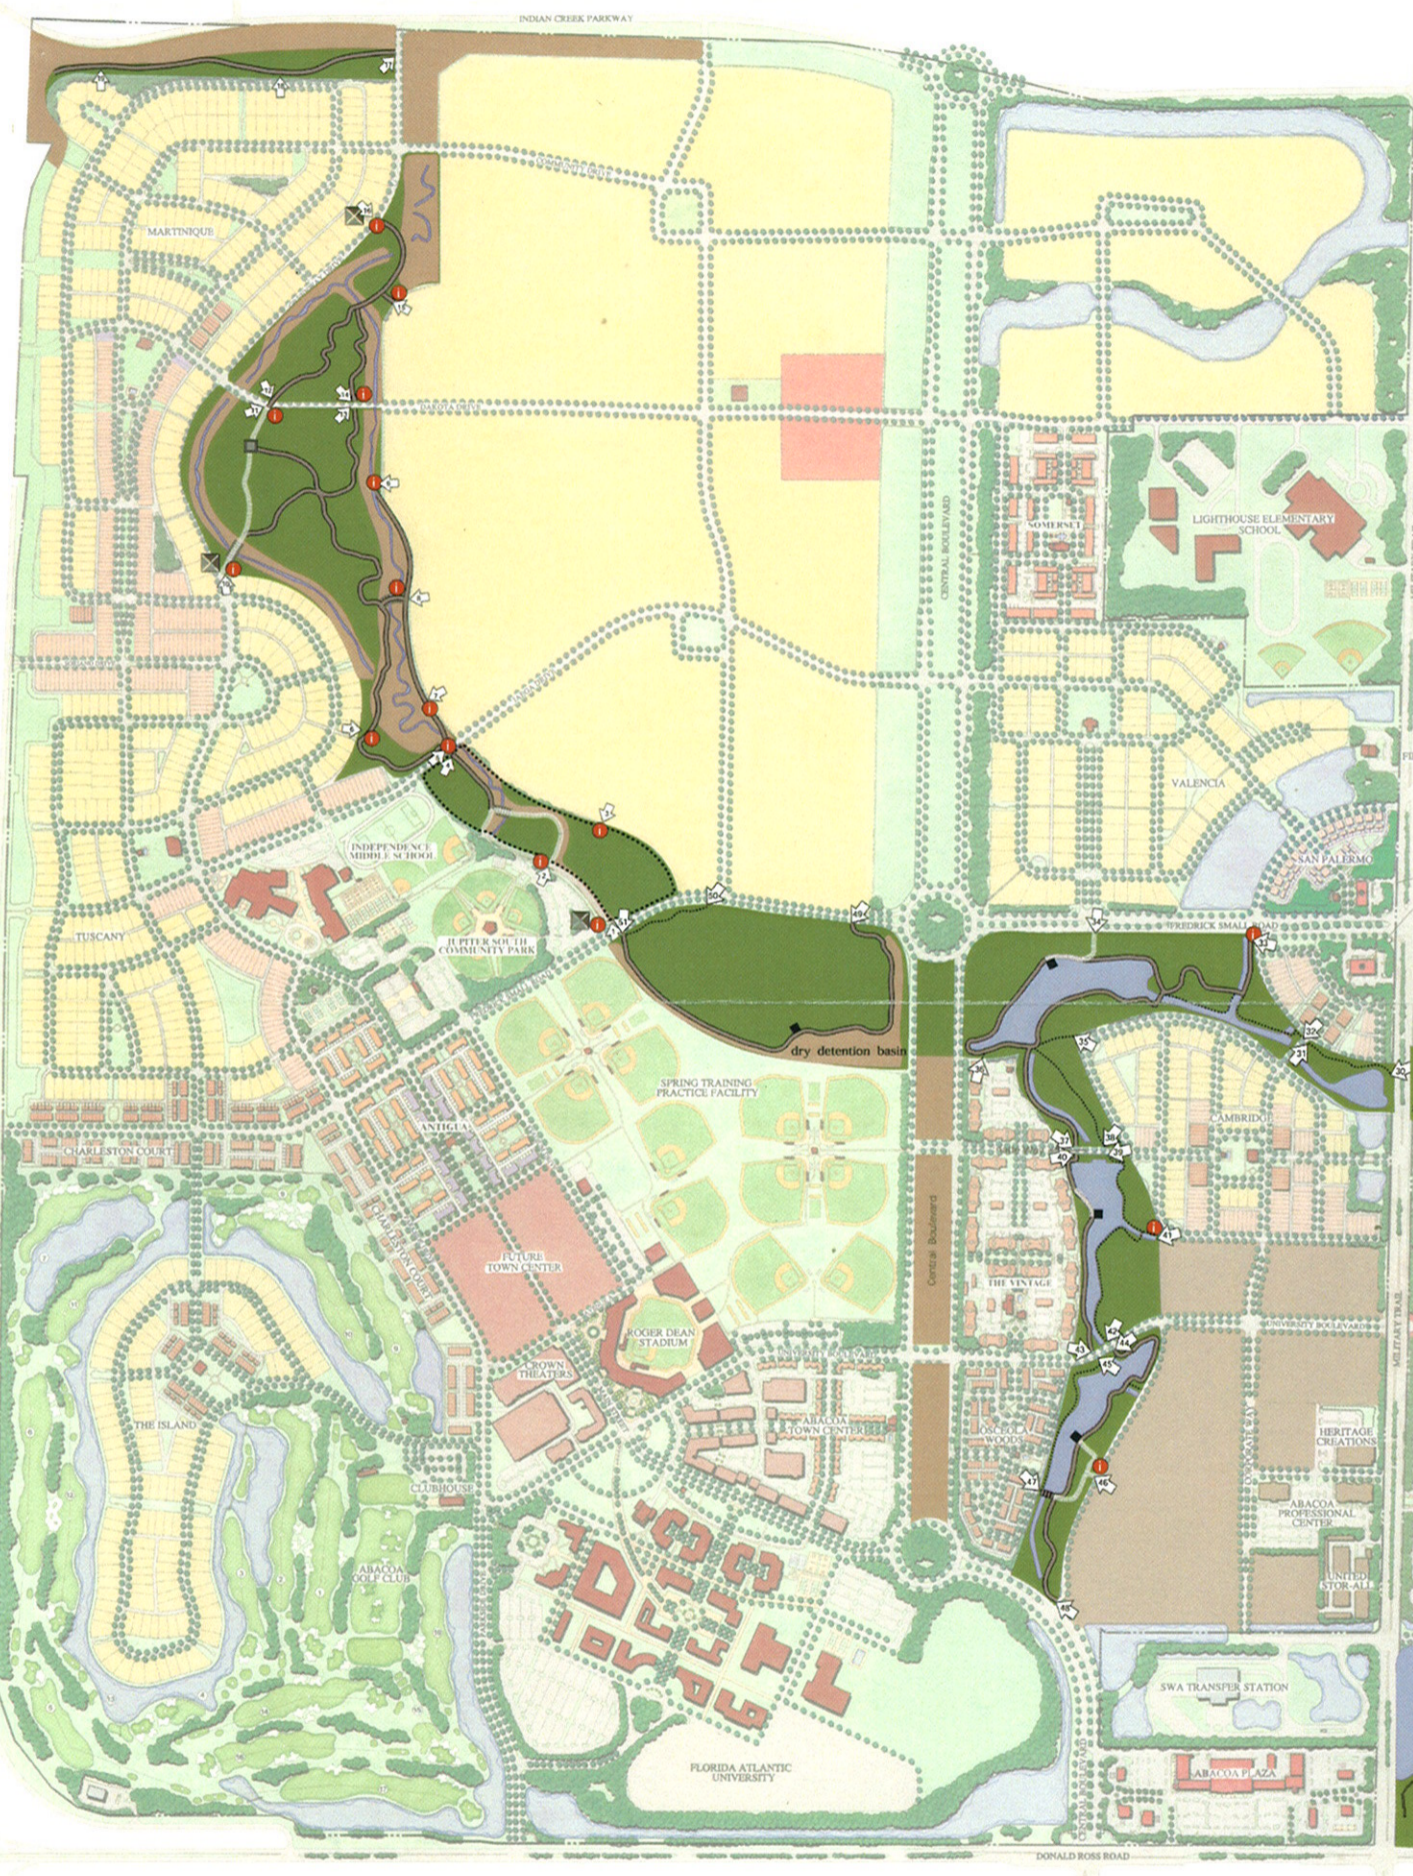

Abacoa LAND USE PLAN

- informational sign
- access point
- bridge
- secondary trail
- primary trail
- channel crossing
- observation platform
- accessible trail
- entry feature
- jogging trail
- observation tower
- boardwalk crossing

Please...

- walk
- jog
- take pictures
- study nature

...but do not

- use motorized vehicles
- use bicycles
- camp
- swim
- light fires
- bring alcohol
- bring pets
- bring firearms

The Greenway is open from dawn to dusk.

Catch and release fishing is permitted at all bridges and observation platforms.

note: interpretive signs are located throughout the greenway

FIVE MINUTE WALK
SCALE IN FEET
0 400 800 1200

Welcome to Abacoa Greenway